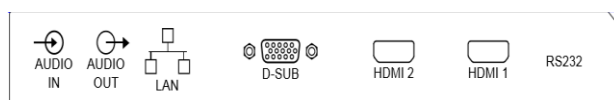

Interfaces

NO.	Description
1	RS232
2	HDMI 2.0*2
3	VGA
4	LAN
5	Audio out
6	Audio in
7	USB3.0*1 /USB2.0*1